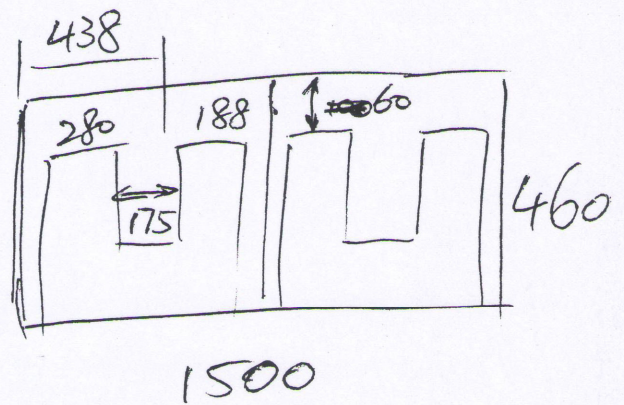

The Drawer Cut Out For Monaco Vanity

1200mm Single Bowl

1200mm Double Bowl

1500mm Single Bowl

1500mm Double Bowl

1800mm Double Bowl