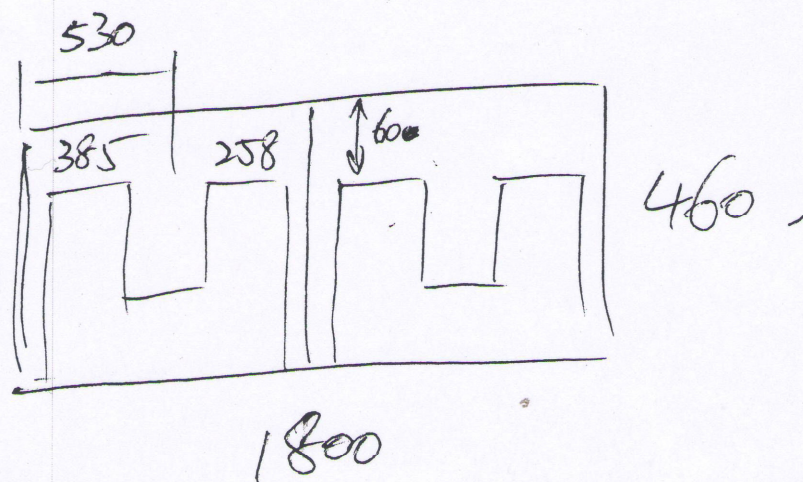

The Drawer Cut Out For Monaco Vanity

1200mm Single Bowl

1200mm Double Bowl

1500mm Single Bowl

1500mm Double Bowl

1800mm Double Bowl