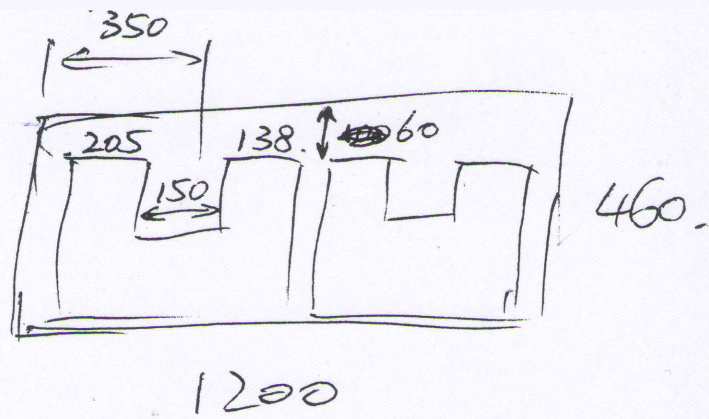

The Drawer Cut Out For Monaco Vanity

1200mm Single Bowl

1200mm Double Bowl

1500mm Single Bowl

1500mm Double Bowl

1800mm Double Bowl