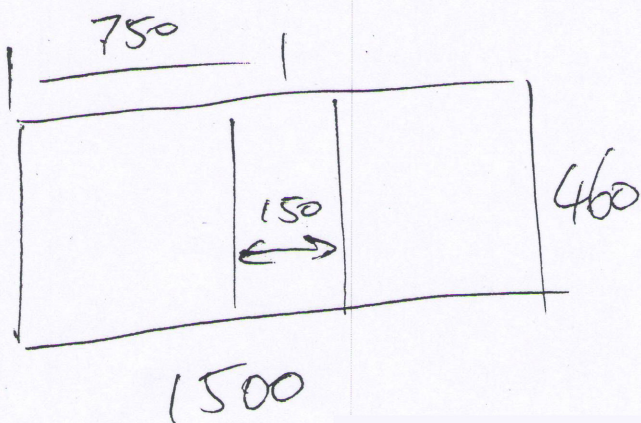

The Drawer Cut Out For Monaco Vanity

1200mm Single Bowl

1200mm Double Bowl

1500mm Single Bowl

1500mm Double Bowl

1800mm Double Bowl