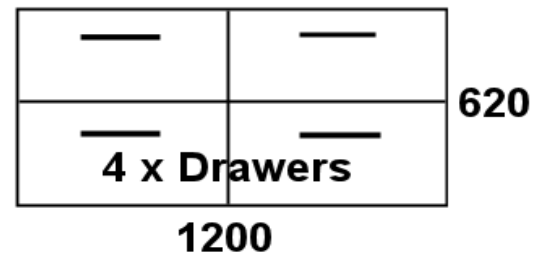

AnyColor - Evolution Drawers Only Range

Custom Make Finish. Change to any polyurethane colour or Change to standard color panel (Laminex, Polytec, Formica) on the cabinet.

Below Diagram is cabinet sizes of the EVOLUTION DRAWERS ONLY RANGE. This range is made to Australian standard, with using nail and screws only. The depth of the unit is 460mm