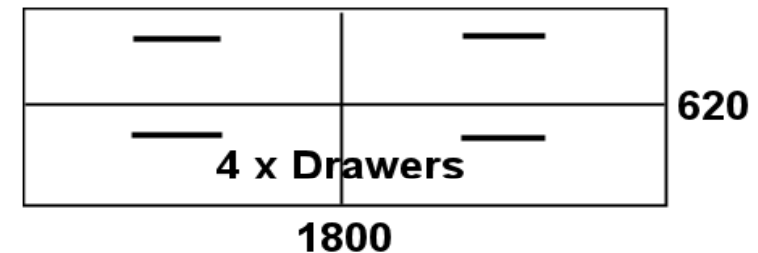

AnyColor - Evolution Drawers Only Range

Custom Make Finish. Change to any polyurethane colour or Change to standard color panel (Laminex, Polytec, Formica) on the cabinet.

Below Diagram is cabinet sizes of the EVOLUTION DRAWERS ONLY RANGE. This range is made to Australian standard, with using nail and screws only. The depth of the unit is 460mm