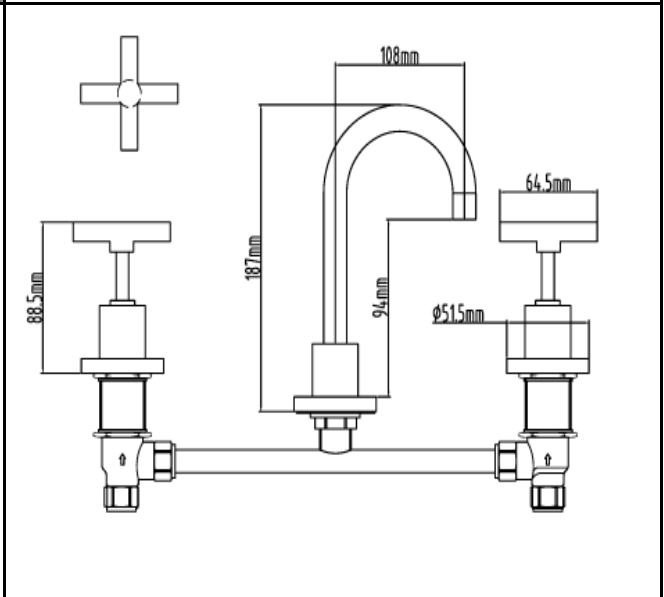

TAP SET

TAPS04A

BASIN SET

COLOUR	MATERIAL	DESCRIPTION	PRICE (GST NOT INC.)
CHROME	BRASS	1/4 TURN CERAMIC DISC, 4 STAR WELS RATING 7.5L/M	

TAPS04B

BATH SET

COLOUR	MATERIAL	DESCRIPTION	PRICE (GST NOT INC.)
CHROME	BRASS	1/4 TURN CERAMIC DISC	

TAPS04C		SHOWER SET	
			

COLOUR	MATERIAL	DESCRIPTION	PRICE (GST NOT INC.)
CHROME	BRASS	1/4 TURN CERAMIC DISC, 3 STAR WELS RATING 9L/M	

TAPS04W		WALL TOP	
			

COLOUR	MATERIAL	DESCRIPTION	PRICE (GST NOT INC.)
CHROME	BRASS	1/4 TURN CERAMIC DISC	

TAPS04M		WASHING MACHINE TOP	
			
COLOUR	MATERIAL	DESCRIPTION	PRICE (GST NOT INC.)
CHROME	BRASS	1/4 TURN CERAMIC DISC	
TAPS04S		WALL SINK SET	
			
COLOUR	MATERIAL	DESCRIPTION	PRICE (GST NOT INC.)
CHROME	BRASS	1/4 TURN CERAMIC DISC, 4 STAR WELS RATING 7.5L/M	