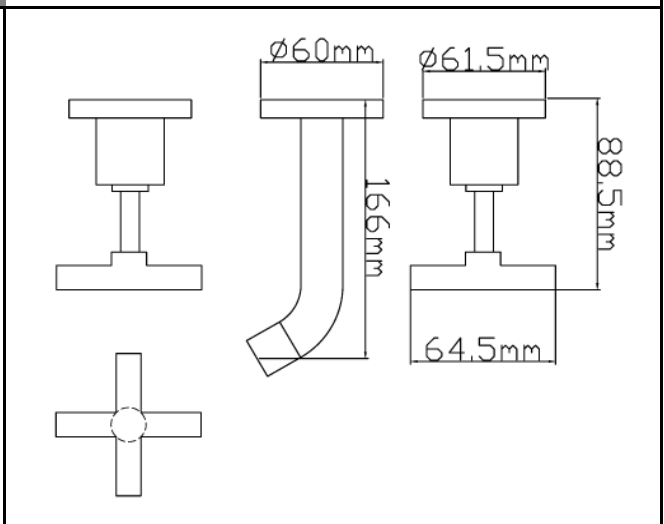

TAP SET

TAPS04A

BASIN SET

COLOUR	MATERIAL	DESCRIPTION	PRICE (GST NOT INC.)
CHROME	BRASS	1/4 TURN CERAMIC DISC, 4 STAR WELS RATING 7.5L/M	

TAPS04B

BATH SET

COLOUR	MATERIAL	DESCRIPTION	PRICE (GST NOT INC.)
CHROME	BRASS	1/4 TURN CERAMIC DISC	

TAPS04C		SHOWER SET	
			

COLOUR	MATERIAL	DESCRIPTION	PRICE (GST NOT INC.)
CHROME	BRASS	1/4 TURN CERAMIC DISC, 3 STAR WELS RATING 9L/M	

TAPS04W		WALL TOP	
			

COLOUR	MATERIAL	DESCRIPTION	PRICE (GST NOT INC.)
CHROME	BRASS	1/4 TURN CERAMIC DISC	

TAPS04M		WASHING MACHINE TOP	
			
COLOUR	MATERIAL	DESCRIPTION	PRICE (GST NOT INC.)
CHROME	BRASS	1/4 TURN CERAMIC DISC	
TAPS04S		WALL SINK SET	
			
COLOUR	MATERIAL	DESCRIPTION	PRICE (GST NOT INC.)
CHROME	BRASS	1/4 TURN CERAMIC DISC, 4 STAR WELS RATING 7.5L/M	