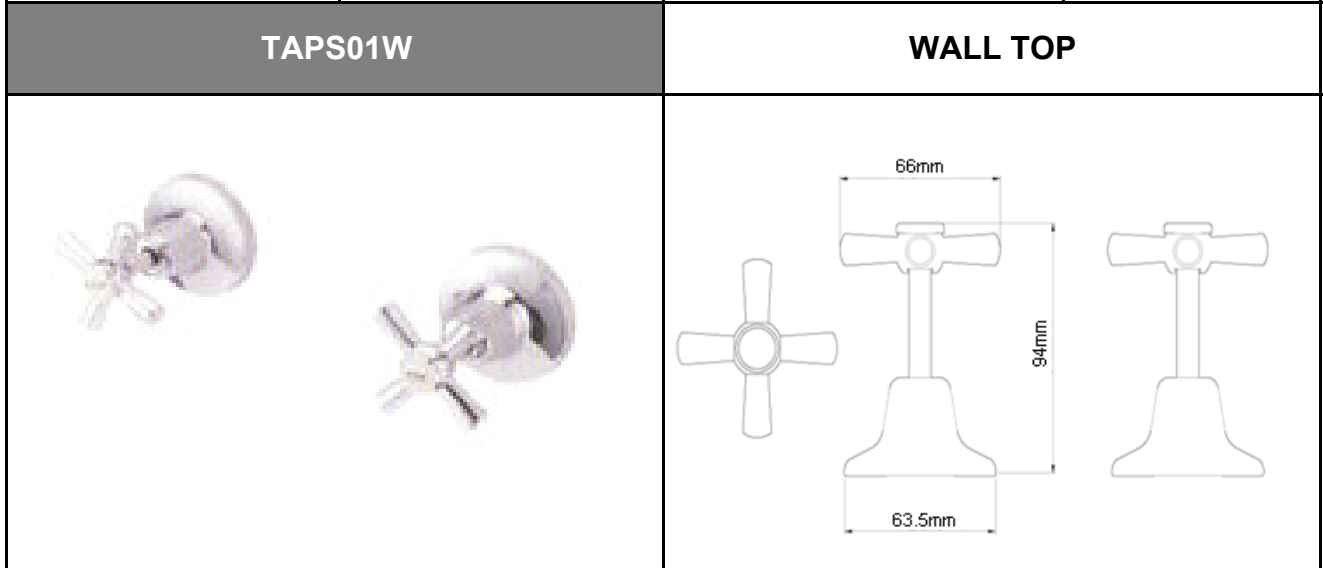

<b>TAP SET</b>	
<b>TAPS01A</b>	<b>BASIN SET</b>
	

<b>COLOUR</b>	<b>MATERIAL</b>	<b>DESCRIPTION</b>	<b>PRICE (GST NOT INC.)</b>
CHROME	BRASS	JUMPER VALVE TAPS, 4 STAR WELS RATING 7.5L/M	

<b>TAPS01B</b>	
<b>BATH SET</b>	<b>BATH SET</b>
	

<b>COLOUR</b>	<b>MATERIAL</b>	<b>DESCRIPTION</b>	<b>PRICE (GST NOT INC.)</b>
CHROME	BRASS	JUMPER VALVE TAPS	

COLOUR	MATERIAL	DESCRIPTION	PRICE (GST NOT INC.)
CHROME	BRASS	JUMPER VALVE TAPS, 3 STAR WELS RATING 9L/M	