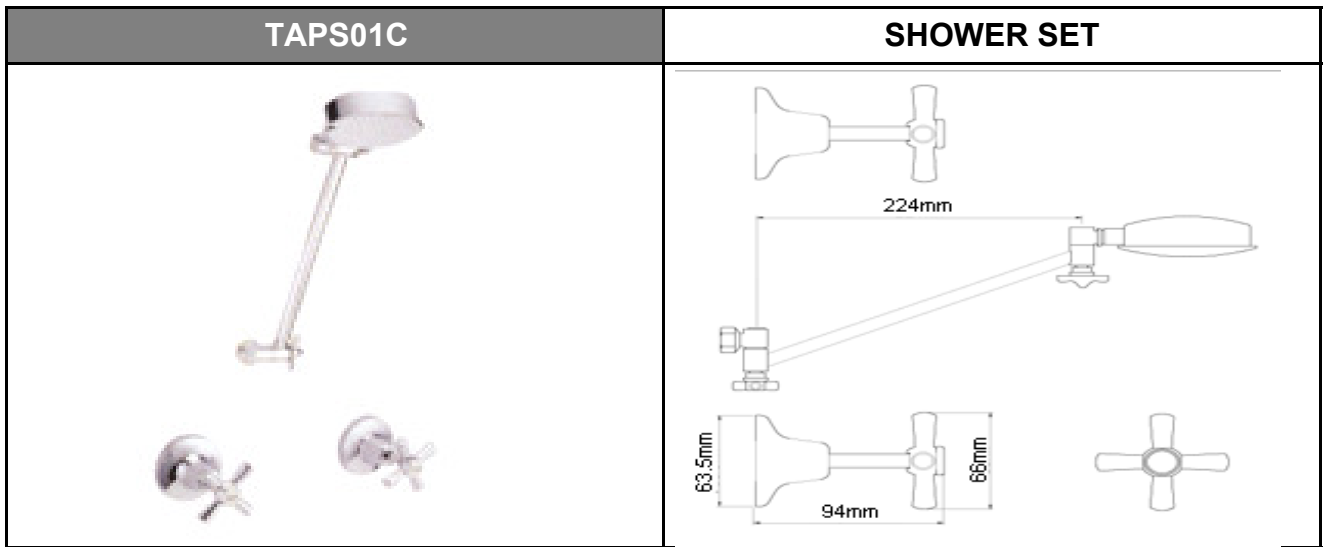

<b>TAP SET</b>	
<b>TAPS01A</b>	<b>BASIN SET</b>
	

<b>COLOUR</b>	<b>MATERIAL</b>	<b>DESCRIPTION</b>	<b>PRICE (GST NOT INC.)</b>
CHROME	BRASS	JUMPER VALVE TAPS, 4 STAR WELS RATING 7.5L/M	

<b>TAPS01B</b>	
<b>BATH SET</b>	<b>BATH SET</b>
	

<b>COLOUR</b>	<b>MATERIAL</b>	<b>DESCRIPTION</b>	<b>PRICE (GST NOT INC.)</b>
CHROME	BRASS	JUMPER VALVE TAPS	

COLOUR	MATERIAL	DESCRIPTION	PRICE (GST NOT INC.)
CHROME	BRASS	JUMPER VALVE TAPS, 3 STAR WELS RATING 9L/M	

COLOUR	MATERIAL	DESCRIPTION	PRICE (GST NOT INC.)
CHROME	BRASS	JUMPER VALVE TAPS	

TAPS01M		WASHING MACHINE SET	
PHOTO NOT AVAILABLE			
COLOUR	MATERIAL	DESCRIPTION	PRICE (GST NOT INC.)
CHROME	BRASS	JUMPER VALVE TAPS	