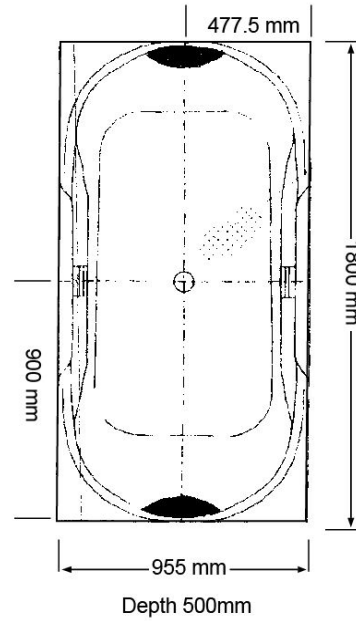

Castilla Spa - Single Suction Water Intake

SPA-
CAS1800

15 JETS

$1,550.00

Andorra Spa - Include 2 x Headrest, Single Suction Water Intake

SPA-
AND1800

8 JETS
DOUBLE SPA

$1,550.00