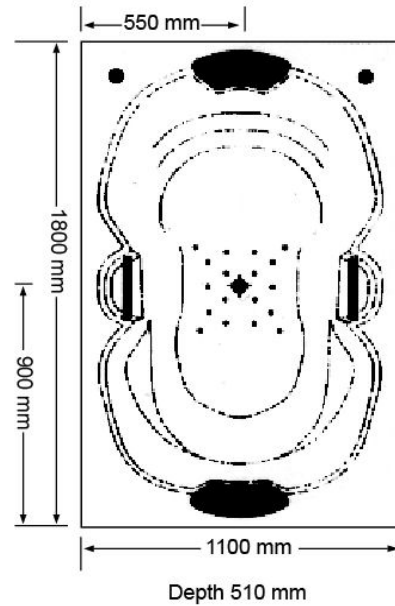

Castilla Spa - Single Suction Water Intake

SPA-
CAS1800

15 JETS

\$1,550.00

Andorra Spa - Include 2 x Headrest, Single Suction Water Intake

SPA-
AND1800

8 JETS
DOUBLE SPA

\$1,550.00

Valencia Oval Spa - Headrest Not Included, Single Suction Water Intake

SPA-VAL1800		6 JETS 1800mm		\$1,600.00
		10 JETS 1800mm		\$1,710.00
		14 JETS 1800mm		\$1,820.00
SPA-VAL1980		6 JETS 1980mm		\$1,760.00
		10 JETS 1980mm		\$1,870.00
		14 JETS 1980mm		\$1,980.00

Salamanca Oval Spa - Headrest Not Included, Single Suction Water Intake

SPA-SAL1880		10 JETS 1880mm		\$1,820.00
-------------	---	-------------------	--	------------

Almina & Zamora Corner Spa, Single Suction Water Intake